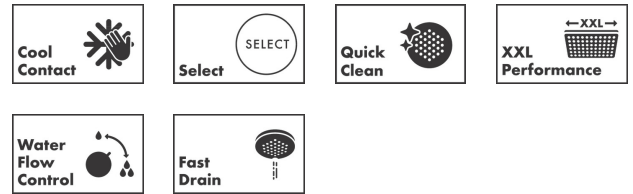

Pulsify S
Showerpipe 260 2jet with ShowerTablet Select 400
Surfaces: **Chrome** Article Number: **24240000**

Description

product features

- consists of: overhead shower, hand shower, shower thermostat, shower bar, shower hose
- overhead shower Pulsify 260 2jet
- shower head size overhead shower: 260 mm
- spray type overhead shower: PowderRain, Intense PowderRain
- ball-joint: overhead shower inclinable by 10-30°
- spray disc surface: graphite
- spray type hand shower: PowderRain, IntenseRain, Massage spray
- Fast Drain empties the overhead shower from an angle of 10°
- removable shower head
- shelf made of plastic
- maximum flow rate at 3 bar: 12,9 l/min
- minimum flow pressure: 1,3 bar
- pipe can be shortened in height
- shower arm length overhead shower: 163 mm
- CoolContact thermostat: Prevents the housing from heating up, making showering even safer
- thermostat ShowerTablet Select 400
- simultaneous utilization of 3 functions
- mounting type: exposed installation
- centre distance 150 ± 12 mm
- Thermostat is delivered with buttons hand shower, PowderRain, Intense PowderRain
- Eco-Function: the volume control regulates up to 30% of the water flow

Technology

Design awards

reddot winner 2021