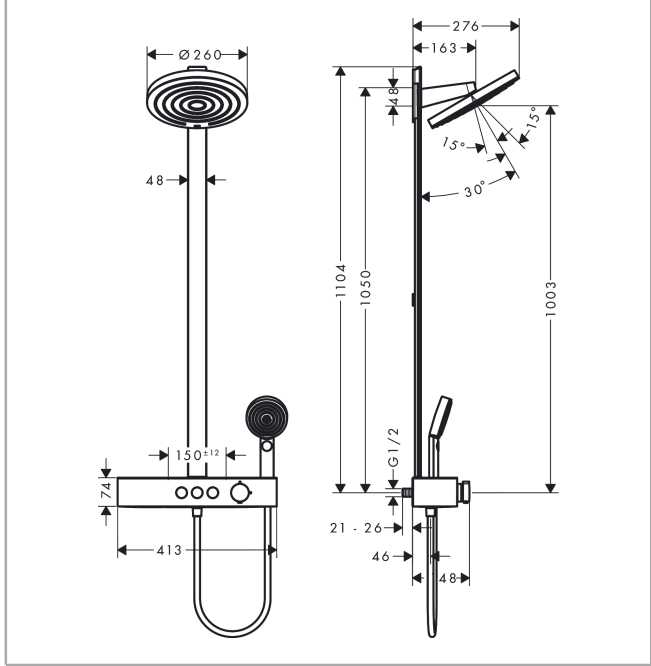

### product features

- consists of: overhead shower, hand shower, shower thermostat, shower bar, shower hose
- overhead shower Pulsify 260 2jet
- shower head size overhead shower: 260 mm
- spray type overhead shower: PowderRain, Intense PowderRain
- ball-joint: overhead shower inclinable by 10-30°
- spray disc surface: graphite
- spray type hand shower: PowderRain, IntenseRain, Massage spray
- Fast Drain empties the overhead shower from an angle of 10°
- removable shower head
- shelf made of plastic
- maximum flow rate at 3 bar: 12,9 l/min
- minimum flow pressure: 1,3 bar
- pipe can be shortened in height
- shower arm length overhead shower: 163 mm
- CoolContact thermostat: Prevents the housing from heating up, making showering even safer
- thermostat ShowerTablet Select 400
- simultaneous utilization of 3 functions
- mounting type: exposed installation
- centre distance 150 ± 12 mm
- Thermostat is delivered with buttons hand shower, PowderRain, Intense PowderRain
- Eco-Function: the volume control regulates up to 30% of the water flow

## Design awards

reddot winner 2021

**Pulsify S**  
**Showerpipe 260 2jet with ShowerTablet Select 400**  
 Surfaces: **Chrome** Article Number: **24240000**

### Product image

### Scale drawing